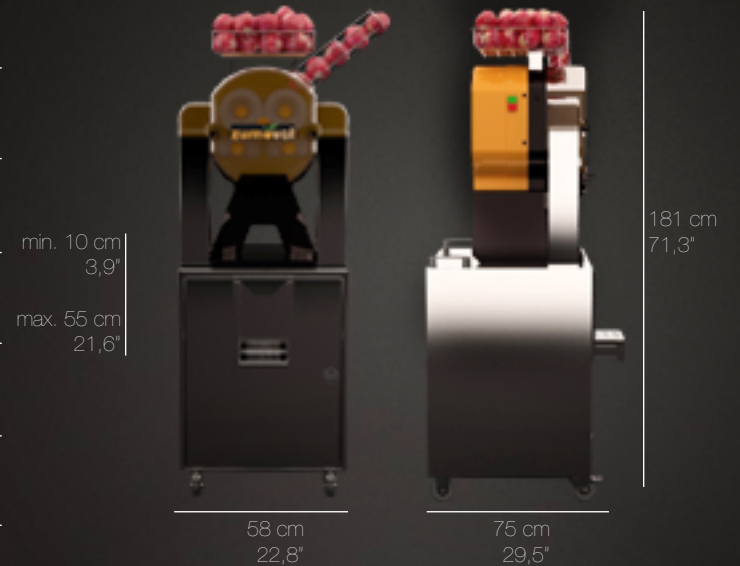

## BIG CAPACITY JUICE FILTER

Stainless steel Juice Tray and filter, specially designed for buffet service and supermarkets with high consumption. The juice tray has a big Filter with high capacity, double-curved design and a pulp moving stick (Pulp-away system). This option allows squeezing more than 20 liters of juice without cleaning the filter.

Overloading and temperature

 Security

Automatic inductive proximity sensor

 Fruit Diameter

75 - 95 mm (3" - 3,8")

 Capacity of peel bucket

20 Kg (44 lbs) BigBasic  
 15 Kg (33 lbs) BigBasic + Cooled dispenser stand  
 30 Kg (66 lbs) | BigBasic + Dispenser stand  
 | BigBasic + Self service stand

 Capacity of feeder

5 Fruits

 Weight

42,6 Kg (93,9 lbs) BigBasic  
 93,3 Kg (216,5 lbs) BigBasic + Cooled dispenser stand  
 80,4 Kg (188 lbs) BigBasic + Dispenser stand  
 79,6 Kg (186,3 lbs) BigBasic + Self service stand