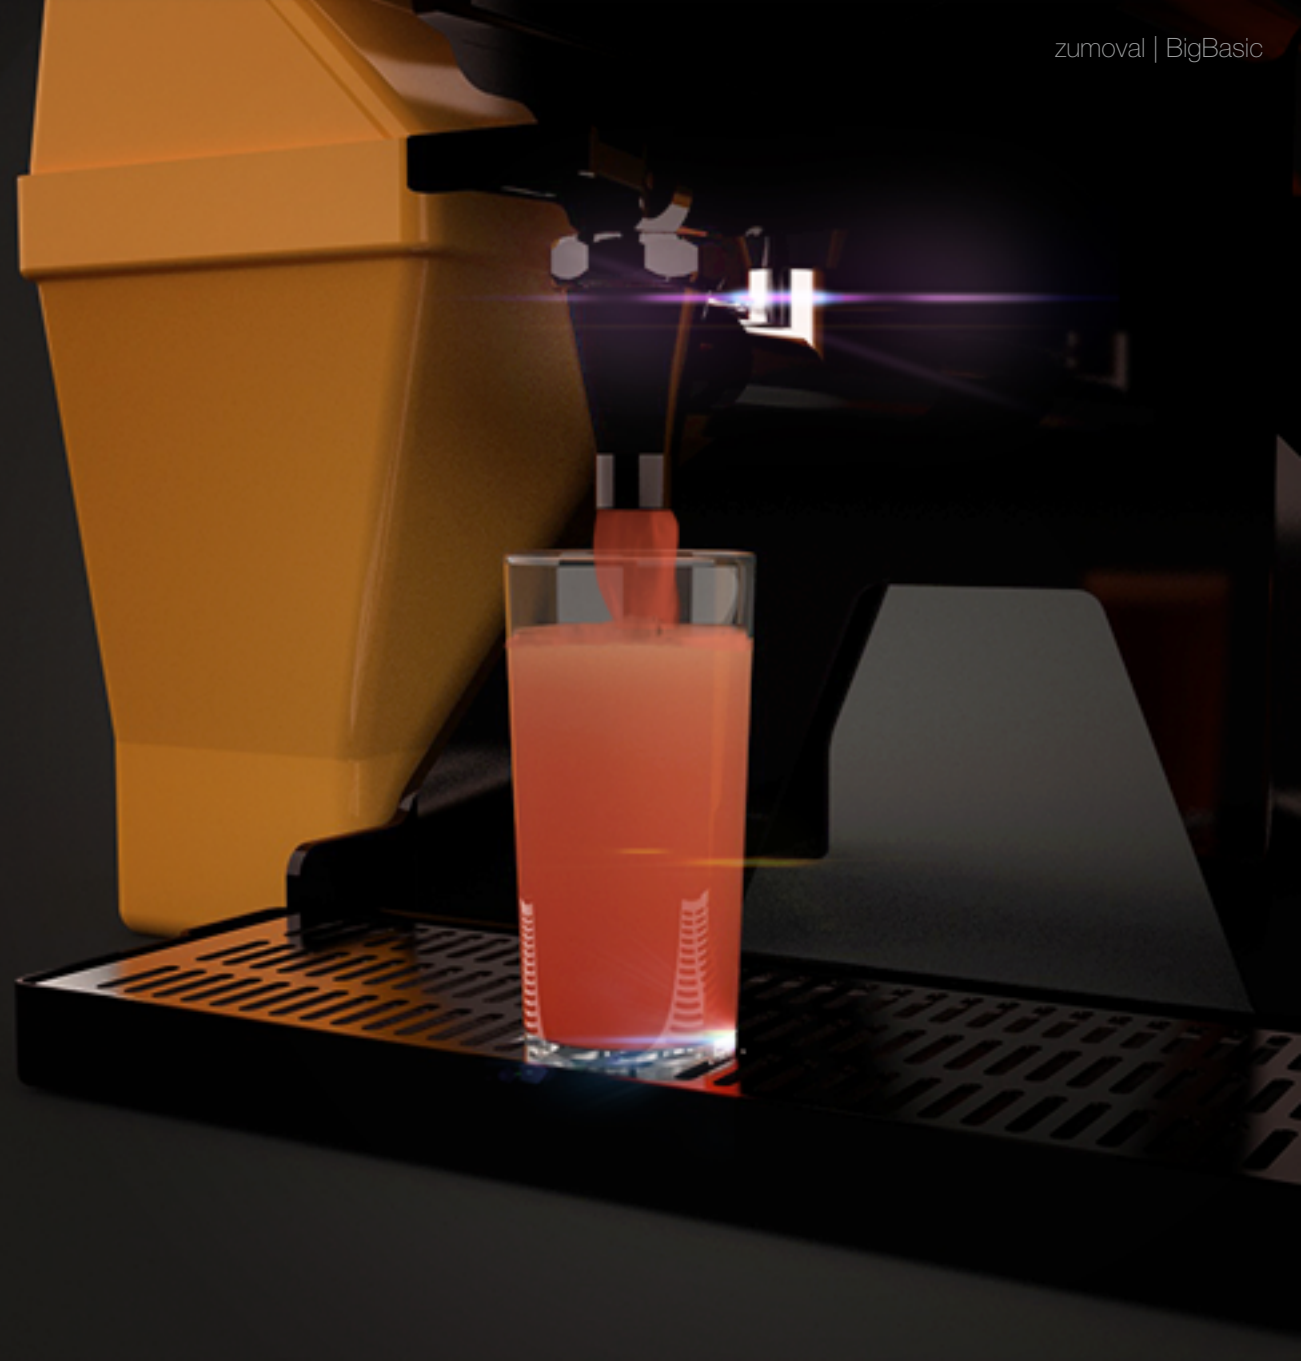

# BigBasic

Juicer specially designed for large fruit, such as grapefruits and pomegranates.

zumoval

Our exclusive and unique rotating  
system is very attractive and visible,  
which attracts the attention of  
consumers, hence increases juice  
demand.

While squeezing, the juice is not in  
contact with the peel, avoiding the  
contact of the bitter taste with the  
juice.