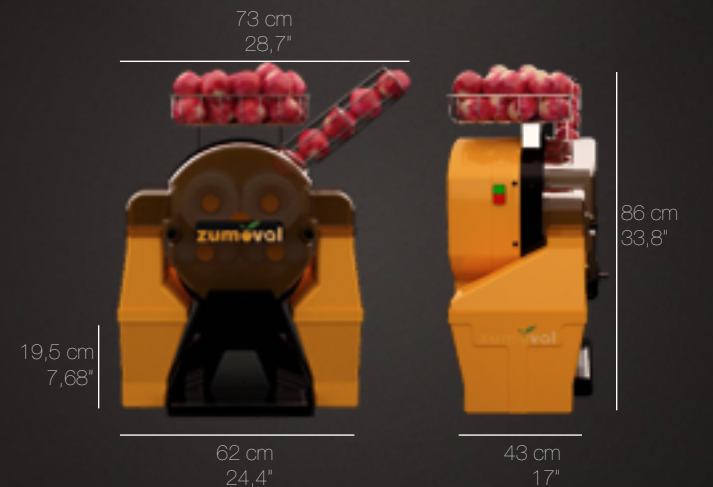

## BIG CAPACITY JUICE FILTER

Stainless steel Juice Tray and filter, specially designed for buffet service and supermarkets with high consumption. The juice tray has a big Filter with high capacity, double-curved design and a pulp moving stick (Pulp-away system). This option allows squeezing more than 20 liters of juice without cleaning the filter.

Overloading and temperature

 Security

Automatic inductive proximity sensor

 Fruit Diameter

75 - 95 mm (3" - 3,8")

 Capacity of peel bucket

20 Kg (44 lbs) BigBasic  
 15 Kg (33 lbs) BigBasic + Cooled dispenser stand  
 30 Kg (66 lbs) | BigBasic + Dispenser stand  
 | BigBasic + Self service stand

 Capacity of feeder

5 Fruits

 Weight

42,6 Kg (93,9 lbs) BigBasic  
 93,3 Kg (216,5 lbs) BigBasic + Cooled dispenser stand  
 80,4 Kg (188 lbs) BigBasic + Dispenser stand  
 79,6 Kg (186,3 lbs) BigBasic + Self service stand