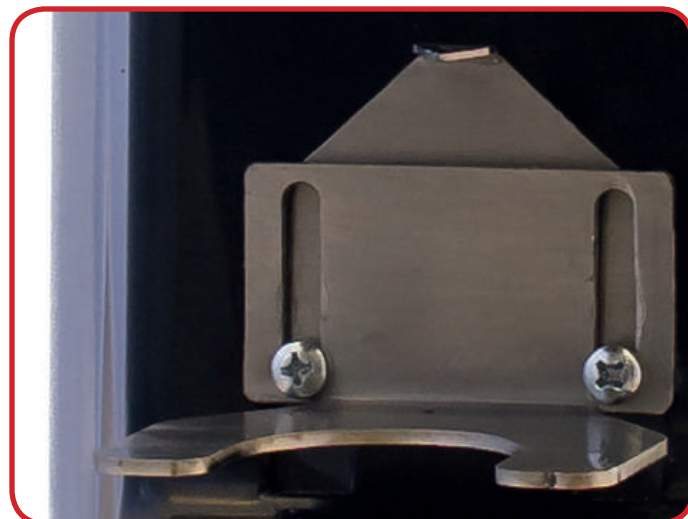

MITO TOUCH

CARATTERISTICHE TECNICHE

- Motore: 570W 1400 g/min
- Macine in acciaio diametro 75 mm
- Tramoggia: 1,5 kg di caffè
- Ingombro: 21x37x55h cm
- Peso: 13 kg
- Display touch 2,8"
- Dosi di caffè singola e doppia regolabili indipendentemente
- Portafiltro handfree
- Sistema di ventilazione forzata
- Colori: Grigio Metallizzato, Nero opaco, Bianco, Rosso

FEATURES

- Engine: 570W 1400 rpm
- Grinding burrs Ø75 mm
- 1,5 kg coffee Hopper
- Size: 21x37x55h cm
- Weight: 13 kg
- 2,8" touchscreen Display
- Independently adjustable single and double doses.
- Handfree filterholder
- Forced air ventilation
- Colours: Metallic Gray, Matt black, White Red

SU RICHIESTA

- Finitura acciaio
- Corpo cromato
- Pressino
- Personalizzazione display
- Macine speciali

ON REQUEST

- Brushed inox body
- Chromed body
- Tamper
- Customized display
- Special burrs

ALVEX GASTRO

Technika pre gastronómiu a potravinársky priemysel

Sinac 1991

ALVEX, spol. s r.o. divízia GASTRO

Štefánikova 35, SK-900 28 Ivanka pri Dunaji (SC)
tel. 02 45 944 211 e-mail: gastro@alvex.sk

e-shop : www.alvex.sk web : www.gastro.alvex.sk

www.obel.it
obel@obelsrl.it

OBEL®
SINCE 1953

eve Emanuele(MI)
30964