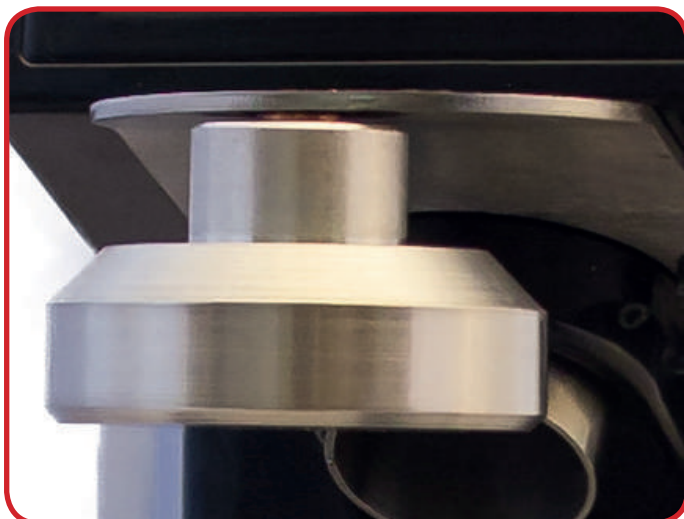

MITO TOUCH

CARATTERISTICHE TECNICHE

- Motore: 570W 1400 g/min
- Macine in acciaio diametro 75 mm
- Tramoggia: 1,5 kg di caffè
- Ingombro: 21x37x55h cm
- Peso: 13 kg
- Display touch 2,8"
- Dosi di caffè singola e doppia regolabili indipendentemente
- Portafiltro handfree
- Sistema di ventilazione forzata
- Colori: Grigio Metallizzato, Nero opaco, Bianco, Rosso

FEATURES

- Engine: 570W 1400 rpm
- Grinding burrs Ø75 mm
- 1,5 kg coffee Hopper
- Size: 21x37x55h cm
- Weight: 13 kg
- 2,8" touchscreen Display
- Independently adjustable single and double doses.
- Handfree filterholder
- Forced air ventilation
- Colours: Metallic Gray, Matt black, White Red

SU RICHIESTA

- Finitura acciaio
- Corpo cromato
- Pressino
- Personalizzazione display
- Macine speciali

ON REQUEST

- Brushed inox body
- Chromed body
- Tamper
- Customized display
- Special burrs

ALVEX GASTRO

Technika pre gastronómiu a potravinársky priemysel

Sinac 1991

ALVEX, spol. s r.o. divízia GASTRO

Štefánikova 35, SK-900 28 Ivanka pri Dunaji (SC)
tel. 02 45 944 211 e-mail: gastro@alvex.sk

e-shop : www.alvex.sk web : www.gastro.alvex.sk

www.obel.it
obel@obelsrl.it

OBEL®
SINCE 1953

eve Emanuele(MI)
30964